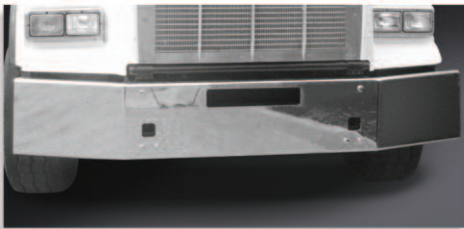

T800 & T880 years 2004-newer
ABP N31 OFN210125 fog lights
ABP N31 OFN010125 no fog lights (shown)